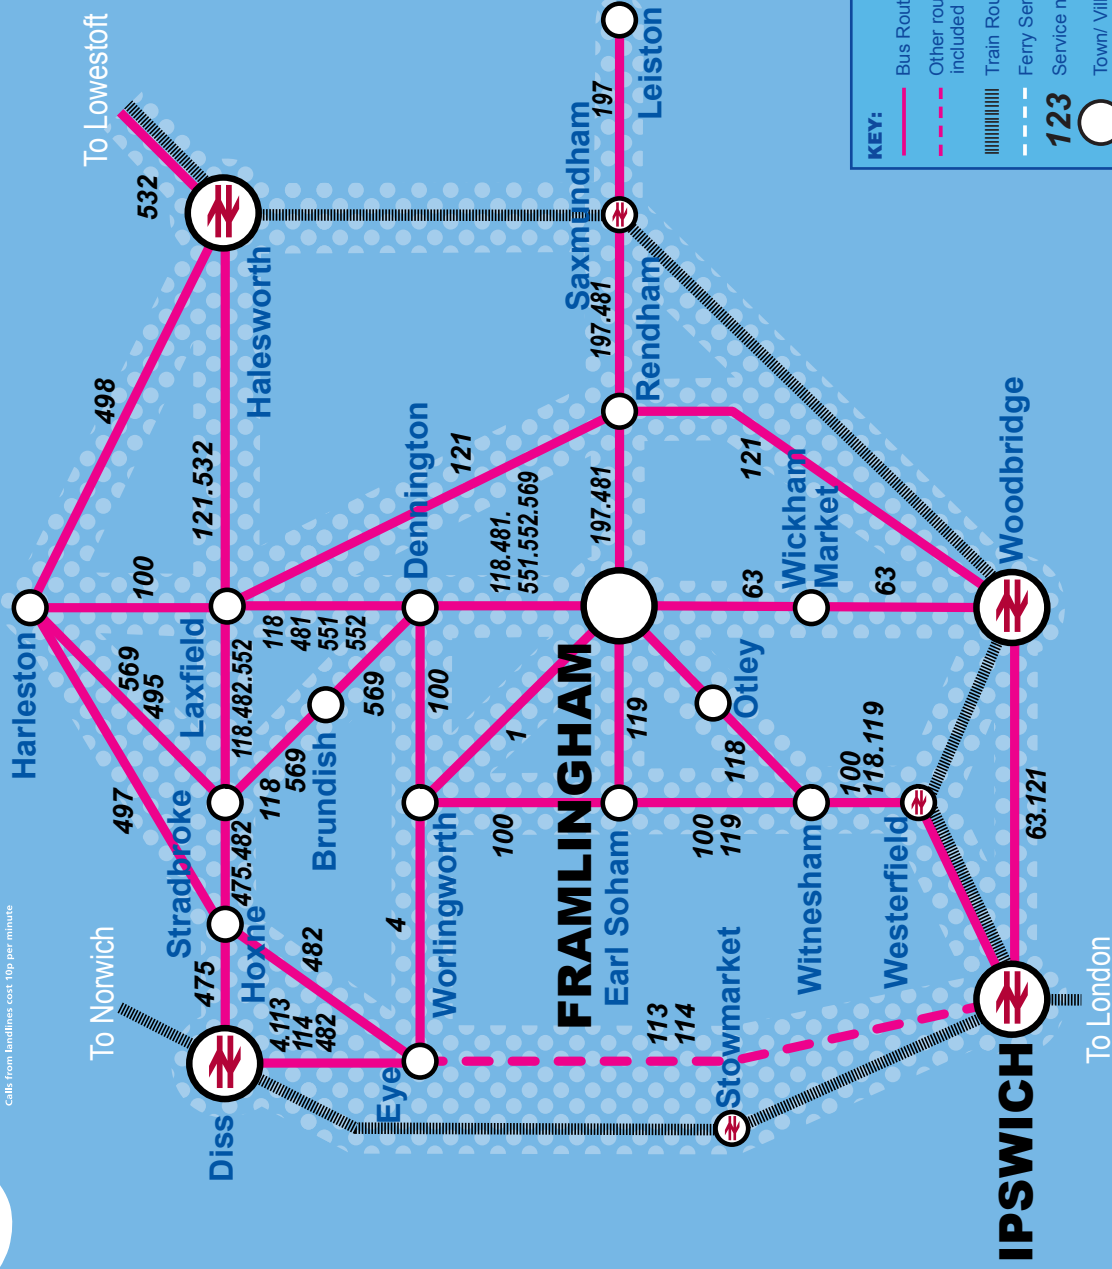

traveline
public transport info
0871 200 22 33
www.traveline.info
Calls from landlines cost 10p per minute

Please note:
Route map not to scale