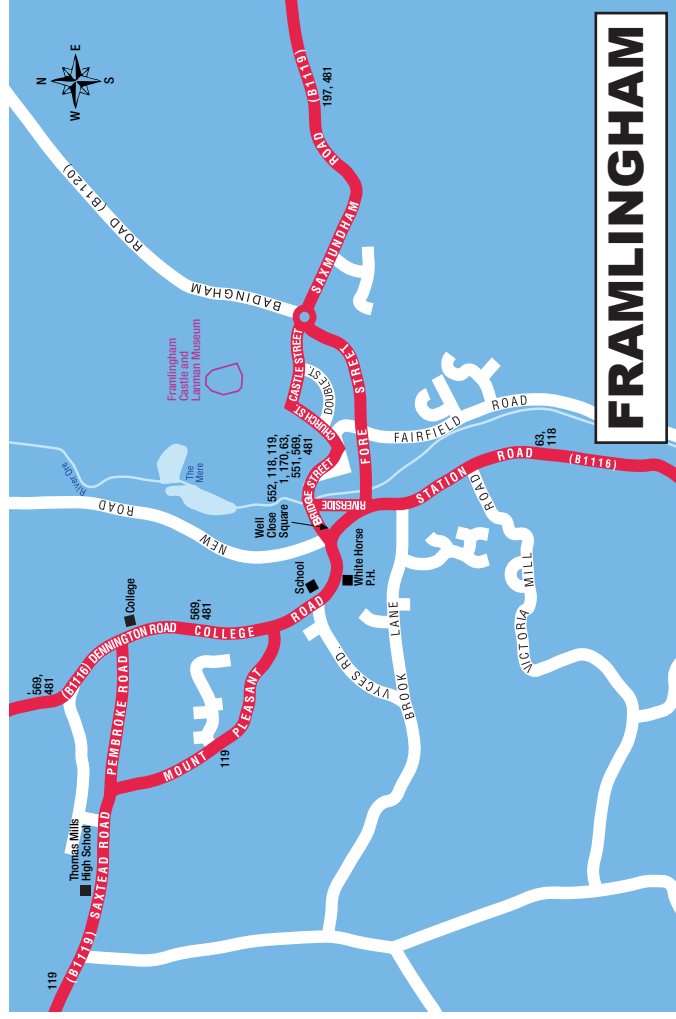

Key to Town Plan

- Road with bus route
- Road without bus route
- Service Number (Direction of travel)
- Rail Line
- Rail Station
- Bridge
- Public Building
- Tourist Information Centre
- Place of Interest
- River

FRAMLINGHAM